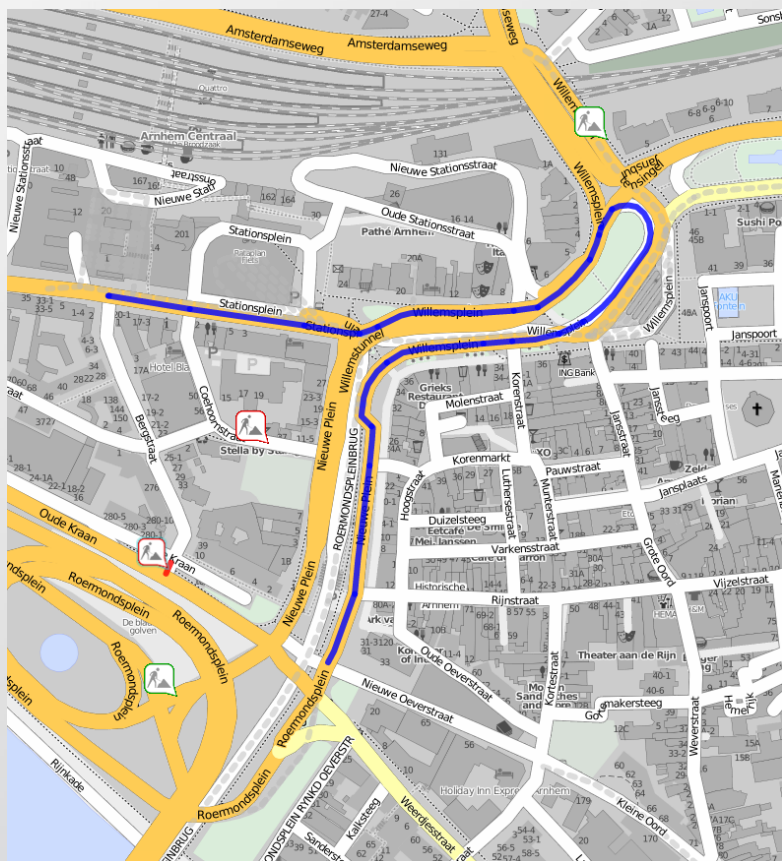

HAARHUIS
HOTEL

DIRECTIONS

PUBLIC TRANSPORT

Hotel Haarhuis is easily accessible by public transport. Our hotel is located across the central station of Arnhem. From the main station, follow the signs EXIT CENTRUM. At the station's exit you will see the hotel across the street.

BY CAR

When you are planning on coming to Hotel Haarhuis with your own form of transportation, please follow one of the directions below:

From the A12 all directions, exit 25 Arnhem Noord & from A50 all directions, exit 20 Arnhem-Centrum

- Follow the signs centrum/centrumring
- Keep following “centrum ring” heading for the station / the Willemstunnel
- Follow the signs with “station”. After the traffic light you keep right to stay on the Willemsplein. Do not drive into the Willemstunnel.
- At the traffic light you go straight ahead. You will see Hotel Haarhuis on your left side.

HAARHUIS HOTEL

From the A325 from Nijmegen

- At the end of the A325, take the first left. You are now driving on the “Batavierenweg” And passing the Gelredome Stadium.
- Turn right at the upcoming traffic lights Heading for the city centre of Arnhem (Nelson Mandela Brug).
Aan het einde van de brug links aanhouden – richting station.
- At the end of the bridge keep left – direction station.
- Second traffic light go straight ahead on the “Nieuwe plein”.
- At the first traffic light on the Willemsplein go straight ahead. You can only keep left here.
- Second traffic light Willemsplein: Turn left to stay on the Willemsplein.
- Again you will see a traffic light. After this traffic light you keep right. Do not drive into the Willemstunnel.
- At the last traffic light you go straight ahead. You will see Hotel Haarhuis on your left side.