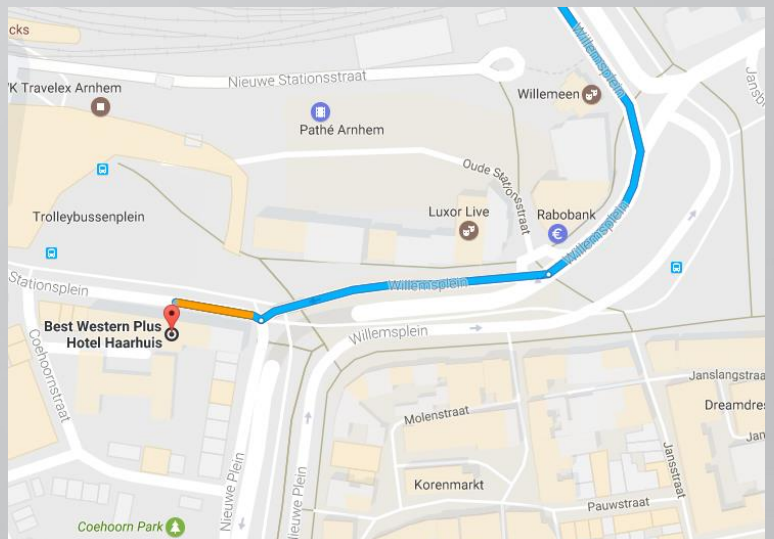

HAARHUIS
HOTEL

DIRECTIONS

PUBLIC TRANSPORT

Hotel Haarhuis is easily accessible by public transport. Our hotel is located across the central station of Arnhem. From the main station, follow the signs EXIT CENTRUM. At the station's exit you will see the hotel across the street.

BY CAR

When you are planning on coming to Hotel Haarhuis with your own form of transportation, please follow one of the directions below:

From the A12 all directions, exit 25 Arnhem Noord & from A50 all directions, exit 20 Arnhem-Centrum

- Follow the signs centrum/centrumring
- Keep following “centrum ring” heading for the station / the Willemstunnel
- Follow the signs with “station”. After the traffic light you keep right to stay on the Willemsplein. Do not drive into the Willemstunnel.
- At the traffic light you go straight ahead. You will see Hotel Haarhuis on your left side.

HAARHUIS HOTEL

From the A325 from Nijmegen

- At the end of the A325, take the first left. You are now driving on the “Batavierenweg” And passing the Gelredome Stadium.
- Turn right at the upcoming traffic lights Heading for the city centre of Arnhem (Nelson Mandela Brug).
Aan het einde van de brug links aanhouden – richting station.
- At the end of the bridge keep left – direction station.
- Second traffic light go straight ahead on the “Nieuwe plein”.
- At the first traffic light on the Willemsplein go straight ahead. You can only keep left here.
- Second traffic light Willemsplein: Turn left to stay on the Willemsplein.
- Again you will see a traffic light. After this traffic light you keep right. Do not drive into the Willemstunnel.
- At the last traffic light you go straight ahead. You will see Hotel Haarhuis on your left side.